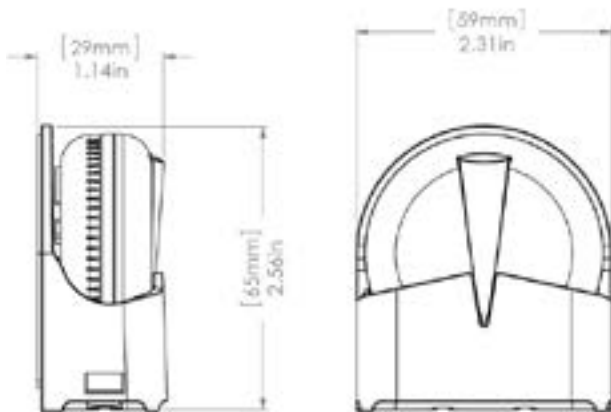

## SS901ZB – Water Leak Sensor

<b>Job or Customer</b>			
<b>Location</b>			
<b>Engineer</b>			
<b>Contractor</b>			
<b>SALUS Rep</b>			
<b>Submitted by</b>		<b>Date</b>	
<b>Approved by</b>		<b>Date</b>	

The SS901ZB Water Leak Sensor detects the presence of water on a surface or across remote leads. This sensor may be used on horizontal surfaces with low overhead clearance, narrow vertical spaces or in difficult locations, using the optional remote leads. When used in conjunction with the SC904ZB Inline Shutoff Valve, costly water damage can be avoided by interrupting the water supply to the area. With an internet connection, this system provides remote monitoring of the SS901B Water Leak Sensor and the SC904ZB Inline Shutoff Valve.

**SS901ZB Water Leak Sensor with Bracket**

**SS901ZB Water Leak Sensor without Bracket**

Features	Specifications			
<ul style="list-style-type: none"> <li>• Communication with home automation system                             <ul style="list-style-type: none"> <li>- Automated leak detection</li> <li>- Status monitoring</li> <li>- Wireless firmware updates</li> </ul> </li> <li>• Easy to install                             <ul style="list-style-type: none"> <li>- Includes wall mounting bracket</li> </ul> </li> <li>• Waterproof</li> <li>• Battery Operated</li> <li>• Self-contained with optional wire leads</li> </ul>	<b>Model</b>	SS901ZB Water Leak Sensor		
	<b>Package Dimensions</b>	5.375 in	4.5 in	1.75 in
		13.7 cm	11.4 cm	4.4 cm
	<b>Package Weight</b>	0.75 lbs		
		340g		
	<b>Materials of Construction</b>	ABS Plastic		
	<b>Approvals</b>	FCC / Industry Canada		
	<b>Operating Range</b>	50° - 120°F (10°C - 50°C) <90% Relative Humidity		
<b>Electrical Specifications</b>	CR2 3V Lithium Battery			