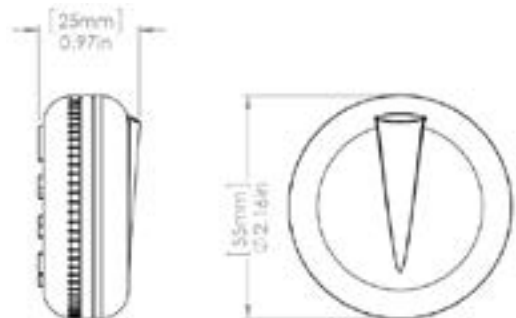

## SS901ZB – Water Leak Sensor

<b>Job or Customer</b>			
<b>Location</b>			
<b>Engineer</b>			
<b>Contractor</b>			
<b>SALUS Rep</b>			
<b>Submitted by</b>		<b>Date</b>	
<b>Approved by</b>		<b>Date</b>	

The SS901ZB Water Leak Sensor detects the presence of water on a surface or across remote leads. This sensor may be used on horizontal surfaces with low overhead clearance, narrow vertical spaces or in difficult locations, using the optional remote leads. When used in conjunction with the SC904ZB Inline Shutoff Valve, costly water damage can be avoided by interrupting the water supply to the area. With an internet connection, this system provides remote monitoring of the SS901B Water Leak Sensor and the SC904ZB Inline Shutoff Valve.

**SS901ZB Water Leak Sensor with Bracket**

**SS901ZB Water Leak Sensor without Bracket**

Features	Specifications			
<ul style="list-style-type: none"> <li>• Communication with home automation system                             <ul style="list-style-type: none"> <li>- Automated leak detection</li> <li>- Status monitoring</li> <li>- Wireless firmware updates</li> </ul> </li> <li>• Easy to install                             <ul style="list-style-type: none"> <li>- Includes wall mounting bracket</li> </ul> </li> <li>• Waterproof</li> <li>• Battery Operated</li> <li>• Self-contained with optional wire leads</li> </ul>	<b>Model</b>	SS901ZB Water Leak Sensor		
	<b>Package Dimensions</b>	5.375 in	4.5 in	1.75 in
		13.7 cm	11.4 cm	4.4 cm
	<b>Package Weight</b>	0.75 lbs		
		340g		
	<b>Materials of Construction</b>	ABS Plastic		
	<b>Approvals</b>	FCC / Industry Canada		
	<b>Operating Range</b>	50° - 120°F (10°C - 50°C) <90% Relative Humidity		
<b>Electrical Specifications</b>	CR2 3V Lithium Battery			