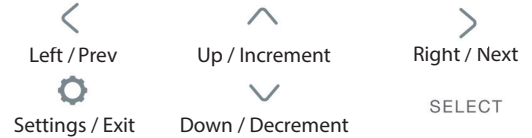

Specifications

Controls

Indicators

Current Day	Current Date
Current Time	Room Temperature
Relative Humidity	Setpoint Temperature
Heat/Cool/Off	Status of Wireless Connection
Status of Internet Connection	Key Lock

Power

2 AA alkaline batteries, Battery life: 24 months

Radio

802.15.4 (2.4 GHz), Zigbee HA1.2-based protocol

Environmental

Operating: 32 – 122°F (0 - 50°C) , <95% RH, non-condensing

Storage: -4 – 140°F (-20 - 60°C) , <95% RH, non-condensing

Agency Compliance

FCC, Industry Canada

Compatible Devices

ARV10RFM-3 – Wireless Radiator Valve Actuator

AKL01/04/06PRF - 1/4/6 Zone Wireless Pump Relay Controller

AKL08RF – 8 Zone Wireless Relay Controller

AX10RF – Wireless Receiver (remote contact)

AC10RF – Coordinator (systems without internet)

SG888ZB – Gateway (systems with or without internet)

SALUS NORTH AMERICA, INC.
850 Main Street
Redwood City, CA 94063
www.salusinc.com