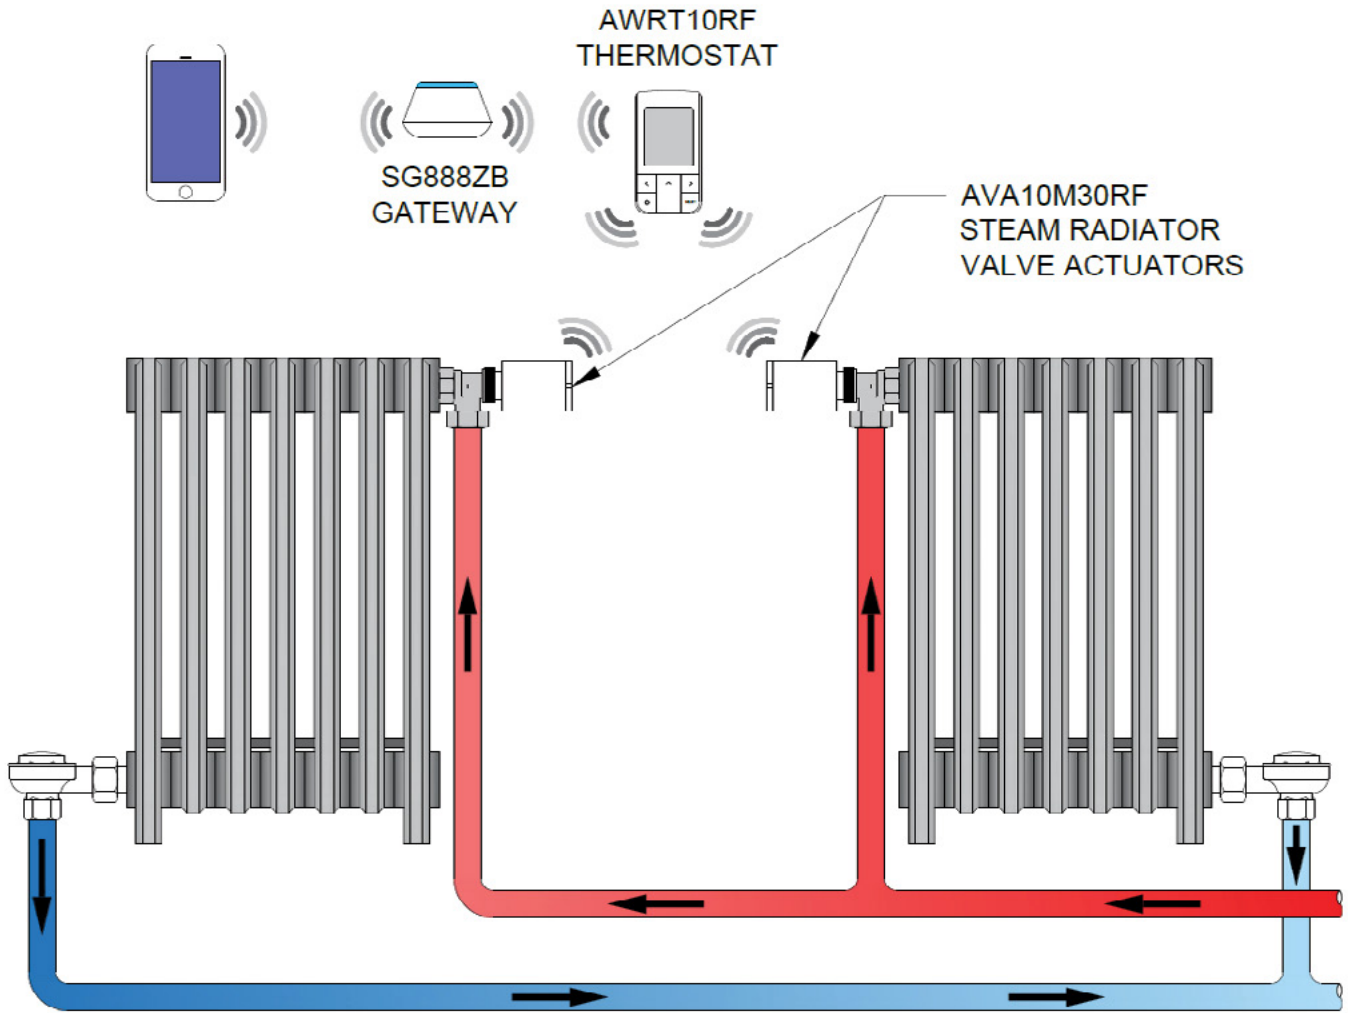

AVA10M30RF Steam Radiator Valve Actuator

Application Diagram

Accessories Included:

RA Adapter for valves without threads

Compatible Equipment

SG888ZB Gateway

AC10RF Coordinator

AWRT10RF Wireless Radiant Thermostat

850 Main Street
Redwood City, CA 94603