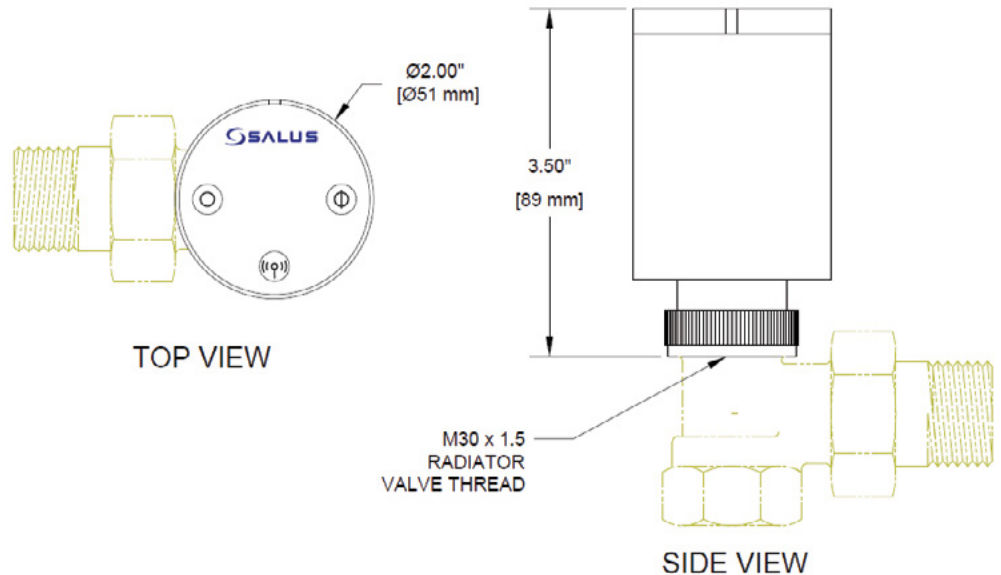

Features	Specifications				
<ul style="list-style-type: none"> • Fits most standard radiator valves <ul style="list-style-type: none"> - Adapter for non-threaded radiator valves • Battery-powered wireless communication • Optional internet access to control room temperature • Valve control based on room temperature • On/Off, Automatic or Learning control modes • Manual override • Over 1 year battery life with low battery indication 	Model	AVA10M30RF Steam Radiator Valve Actuator			
	Package Dimensions	<i>Length</i>	<i>Width</i>	<i>Height</i>	<i>Weight</i>
		3.00"	2.40"	3.60"	5.31 oz
		76 mm	61 mm	91 mm	151 g
	Materials	PC ABS Plastic – Composite Plastic (knurled nut)			
	Approvals	FCC, Industry Canada, CE			
	Operating	32 to 122°F (0 to 50°C), < 95% RH, non-condensing			
	Storage	-4 to 140°F (-20 to 60°C), < 95% RH, non-condensing			
	Power	2 x AA alkaline batteries, 14 months battery life			
	Radio	802.15.4 radio (2.54 GHz), Zigbee HA1.2 based protocol			
	Warranty	5 years limited			